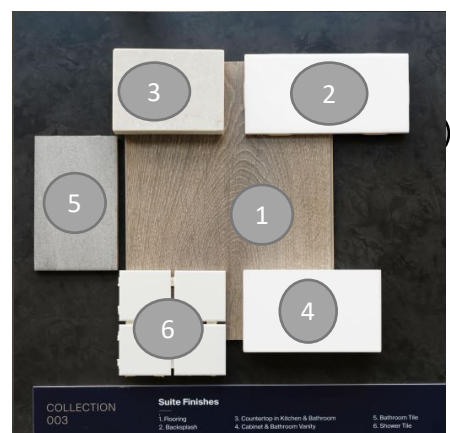

COLLECTION 003

Dark Medium

1. **Laminate Plank Flooring:** Wooden Ash
2. **Kitchen Backsplash:** White Subway Tile
3. **Countertop in Kitchen & Bathroom:** Tender Crete
4. **Cabinetry in Kitchen & Bathroom:** Factory Bianco
5. **Bathroom Tile:** Tuscan Grey
6. **Shower Tile:** Artic Horizon