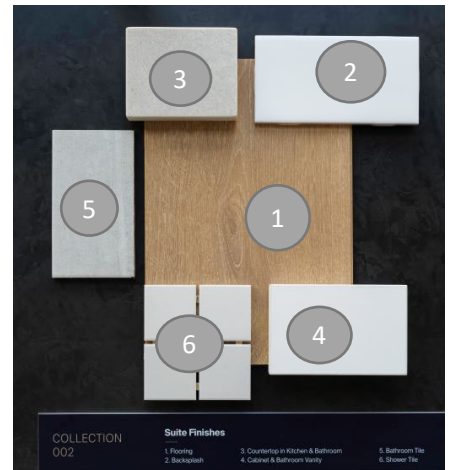

COLLECTION 002

Light Medium

1. **Laminate Plank Flooring:** Nordic Summer
2. **Kitchen Backsplash:** White Subway Tile
3. **Countertop in Kitchen & Bathroom:** Tender Crete
4. **Cabinetry in Kitchen & Bathroom:** Factory Bianco
5. **Bathroom Tile:** Tuscan White
6. **Shower Tile:** Artic Horizon