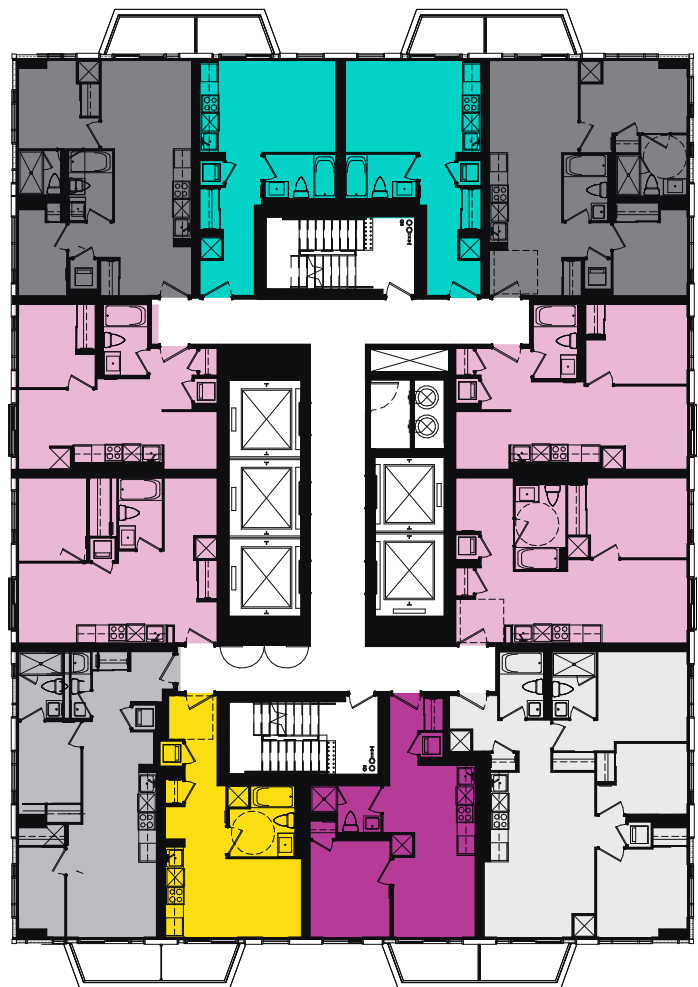

# CENTRICITY

CONDOS IN THE CORE

## Keyplate

-  Jr 1 Bedroom
-  Jr 1 Bedroom + Media
-  1 Bedroom
-  1 Bedroom + Den
-  2 Bedroom
-  2 Bedroom + Media
-  3 Bedroom + Media

DRAFT

Floors 8-28